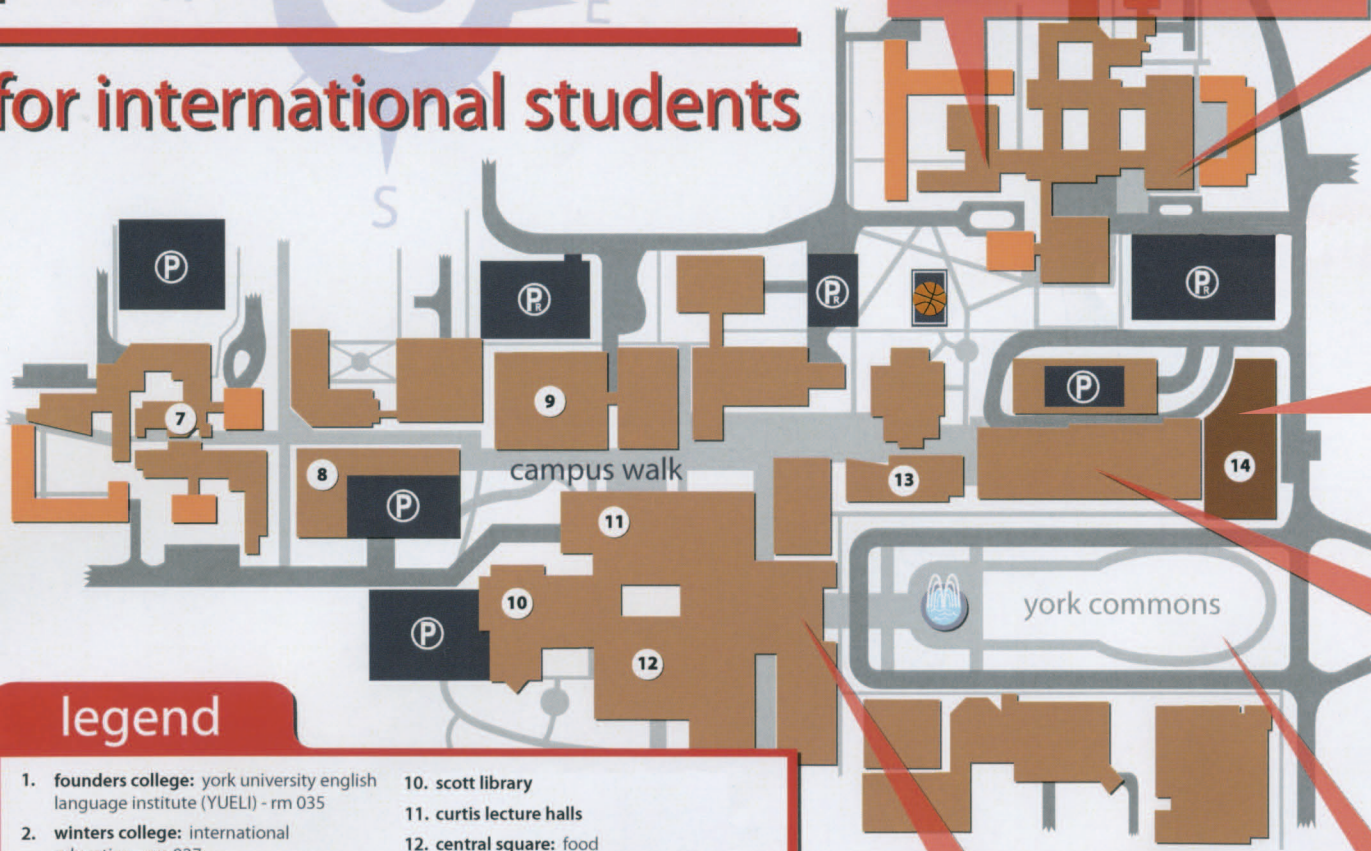

# york university campus map points of interest

## for international students

founders college

winters college

research tower

york lanes

vari hall

york commons